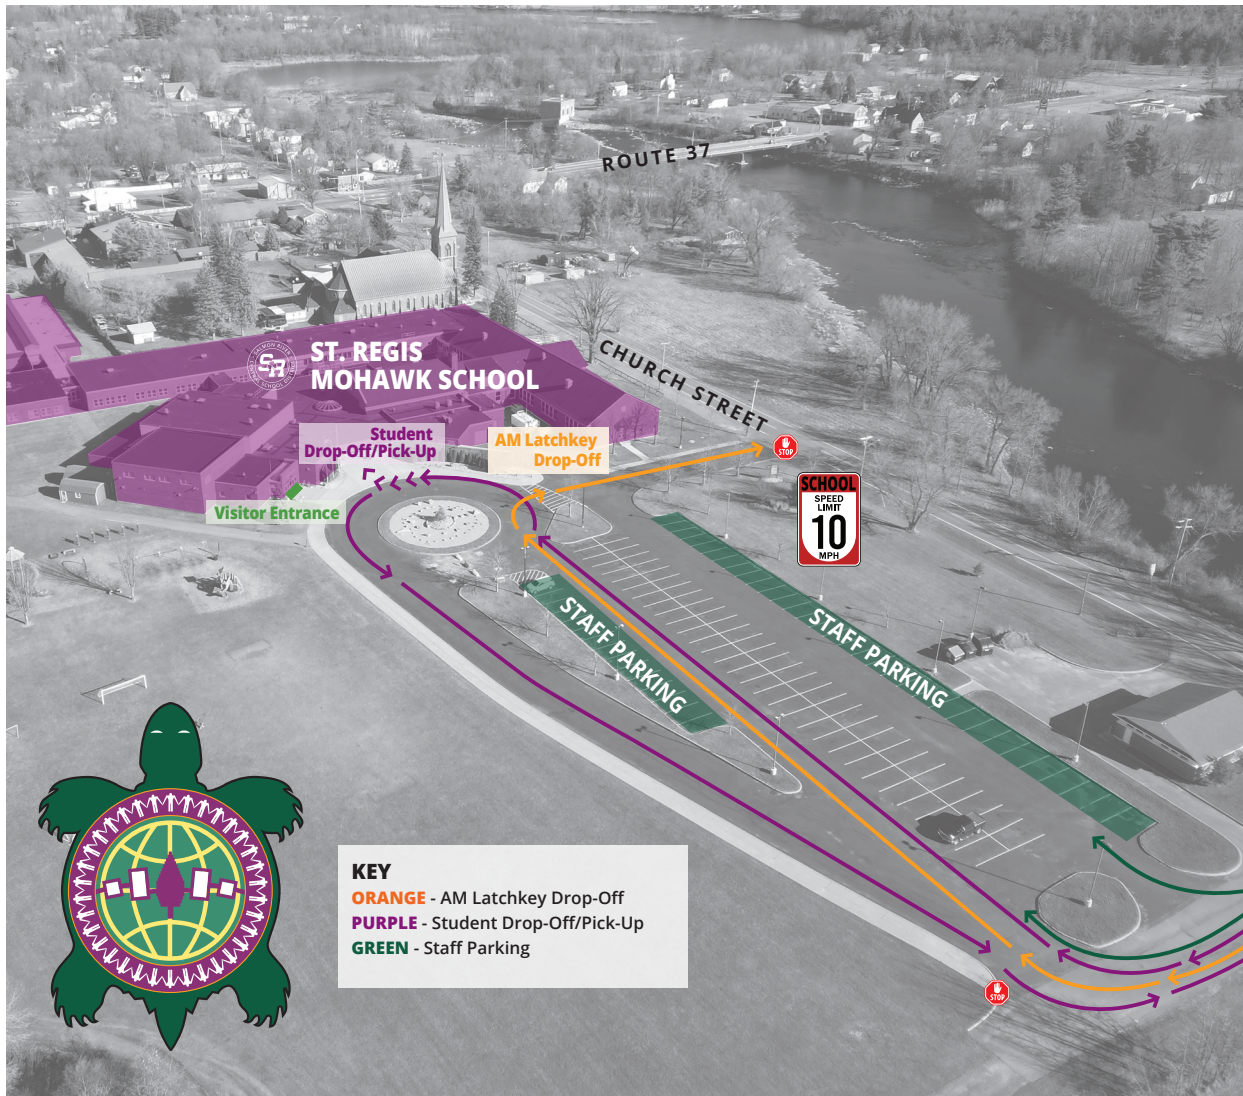

ST. REGIS MOHAWK

ELEMENTARY SCHOOL

TRAFFIC FLOW MAP

SALMON RIVER ELEMENTARY SCHOOL

Safety is Our **TOP** Priority!

FOR DRIVERS:

- ✓ Follow all stop signs and instructions from district employees.
- ✓ Stay alert, watch for pedestrians and avoid cell phone use.
- ✓ Pull forward as far as possible in the circle drive when dropping off or picking up children.
- ✓ Ensure your child is ready for a quick drop-off to keep the process smooth.
- ✓ Follow the speed limit of 10 mph on school property.
- ✓ Do not double park or cut the line.
- ✓ Do not park in drop-off lanes.
- ✓ Park only in designated parking areas.

FOR PEDESTRIANS:

- ✓ Always cross at designated crosswalks.
- ✓ Caregivers, please keep children close to avoid moving vehicles.